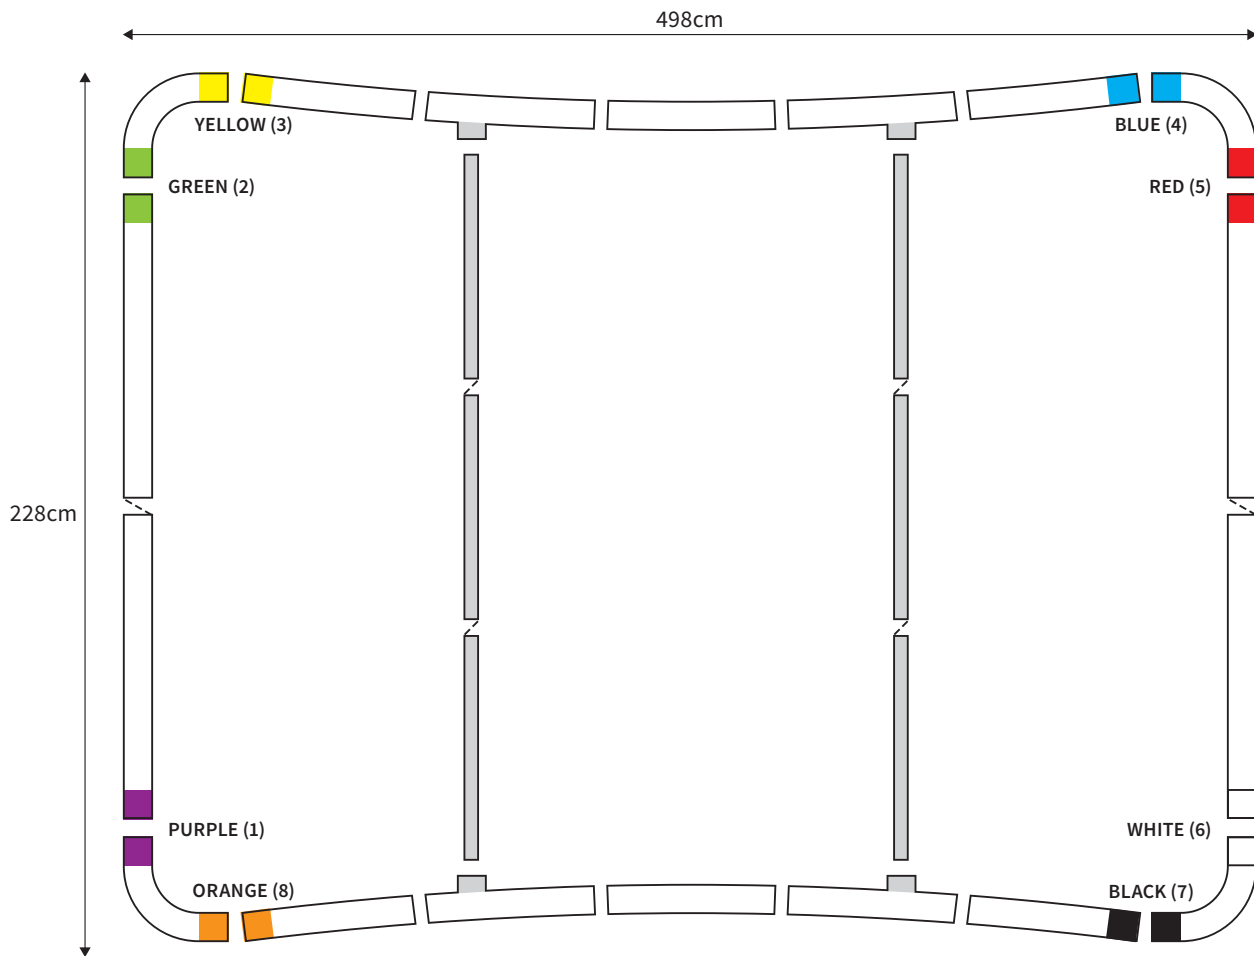

MANUAL

SHAPE CURVED
WIDTH 498cm
HEIGHT 228cm

PARTS LIST					
	4x	CORNER		2x	TUBE VERTICAL (ø 34mm)
	2x	TUBE HORIZONTAL (ø 34mm)		2x	TUBE SUPPORT (ø 24mm)